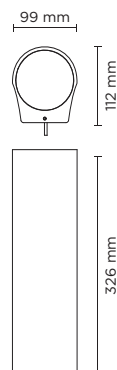

TECH EVO MEDIUM 02

Designed by MOMO DESIGN

Up & down wall applique for outdoor installation. Phosphochromatised and polyester powder coated copper-free extruded aluminium body, tempered safety glass, moulded silicone gasket and stainless steel screws. Built-in LED driver 220-240V 50-60Hz, with 2 x 1 COB CREE "CXB 1512" LED. IP 65 rating.